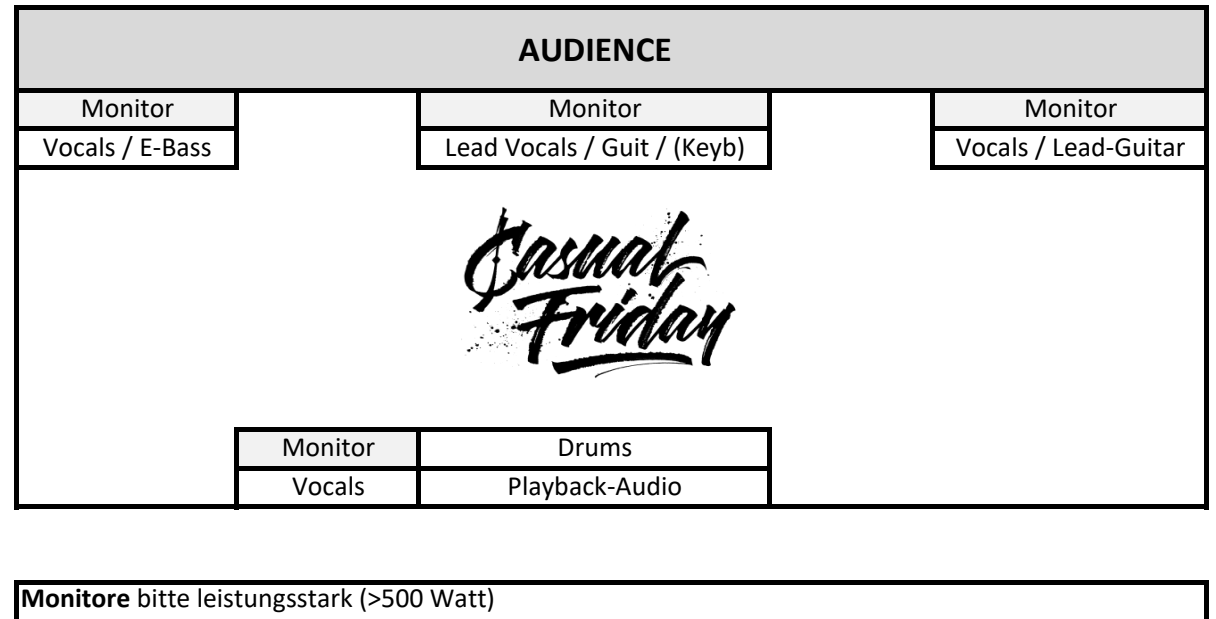

CASUAL FRIDAY - Technical Rider		
Input	Instrument	Insert
1	Lead Vocal Front	Mic
2	3x Backing Vocals	Mics
3	Rhy Guitar Amp	Mic Abnahme
4	Lead Guitar Amp	Mic Abnahme
5	E-Bass Amp	Mic / DI XLR mono
6	Keyboard (optional)	DI Box Mono
7	Playback-Audio	DI XLR Mono
8	Bassdrum	Drum Mic
9	Snare	Drum Mic
10	Hihat	Drum Mic
11	2 Toms	Drum Mic
12	Ride	Drum Mic
13	Crash	Drum Mic